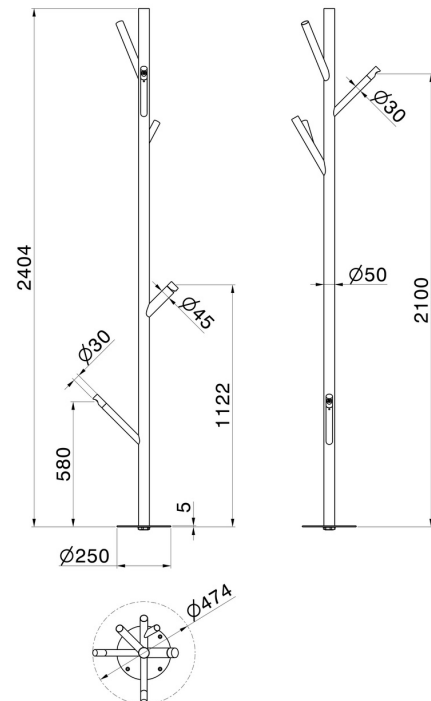

695E.S0.166

Floor-mounted shower pillar, ideal for outside use, with head shower and lower spout - finish Soft Cortex

Incorporated mixer and diverter. External part.

FEATURES

Material	Brass
Installation	Floor concealed part
Water mixing	Mechanical
Required for installation	<u>31095.00.000</u>

TECHNICAL DRAWING

695E.S0.166

Floor-mounted shower pillar, ideal for outside use, with head shower and lower spout - finish Soft Cortex

AVAILABLE FINISHES

 **S0.166**
Soft Cortex

 **80.149**
finish Brass

 **S0.165**
finish Soft Eucalypt