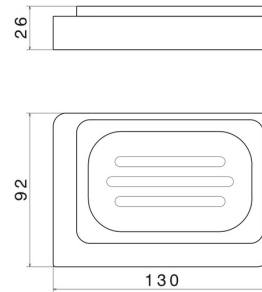

SQUARE ACCESSORIES

62951.01.093

Freestanding soap dish. Black ceramic - finish Matt Black

Matt Black

FEATURES

Material
Installation

Ceramic
Freestanding

TECHNICAL DRAWING