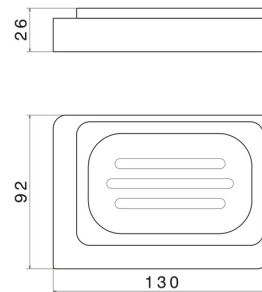

SQUARE ACCESSORIES

62951.21.018

Freestanding soap dish. Black ceramic - finish Chrome

Chrome

FEATURES

Material

Ceramic

Installation

Freestanding

TECHNICAL DRAWING

SQUARE ACCESSORIES

62951.21.018

Freestanding soap dish. Black ceramic - finish Chrome

AVAILABLE FINISHES

21.018

Chrome