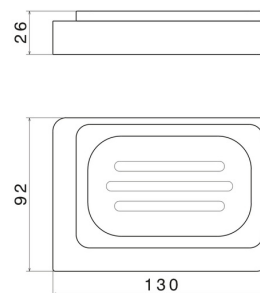

SQUARE ACCESSORIES

62951.58.061

Freestanding soap dish. Black ceramic - finish PVD Copper Bronze

PVD Copper Bronze

FEATURES

Material
Installation

Ceramic
Freestanding

TECHNICAL DRAWING

SQUARE ACCESSORIES

62951.58.061

Freestanding soap dish. Black ceramic - finish PVD Copper Bronze

AVAILABLE FINISHES

58.061

PVD Copper Bronze

01.014

finish Matt White