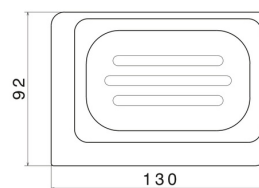

TECHNICAL DRAWING