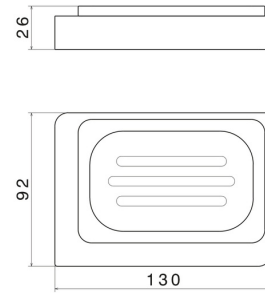

SQUARE ACCESSORIES

62951.59.066

Freestanding soap dish. Black ceramic - finish PVD Brushed steel

PVD Brushed steel

FEATURES

Material
Installation

Ceramic
Freestanding

TECHNICAL DRAWING

SQUARE ACCESSORIES

62951.59.066

Freestanding soap dish. Black ceramic - finish PVD Brushed steel

AVAILABLE FINISHES

59.066

PVD Brushed steel

01.014

finish Matt White