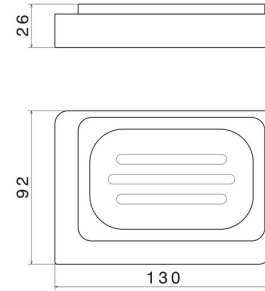

SQUARE ACCESSORIES

62951.59.067

Freestanding soap dish. Black ceramic - finish PVD Brushed Copper Bronze

PVD Brushed Copper Bronze

FEATURES

Material

Ceramic

Installation

Freestanding

TECHNICAL DRAWING

SQUARE ACCESSORIES

62951.59.067

Freestanding soap dish. Black ceramic - finish PVD Brushed Copper Bronze

AVAILABLE FINISHES

59.067

PVD Brushed Copper Bronze