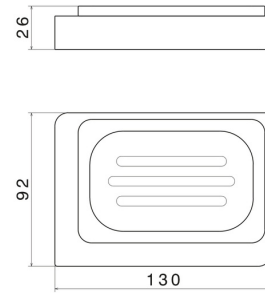

SQUARE ACCESSORIES

62951.59.097

Freestanding soap dish. Black ceramic - finish PVD Brushed Gold

PVD Brushed Gold

FEATURES

Material

Ceramic

Installation

Freestanding

TECHNICAL DRAWING

SQUARE ACCESSORIES

62951.59.097

Freestanding soap dish. Black ceramic - finish PVD Brushed Gold

AVAILABLE FINISHES

59.097

PVD Brushed Gold