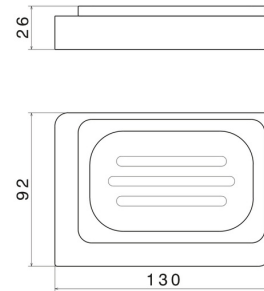

SQUARE ACCESSORIES

62951.61.020

Freestanding soap dish. Black ceramic - finish PVD Glossy Gold

PVD Glossy Gold

FEATURES

Material

Ceramic

Installation

Freestanding

TECHNICAL DRAWING

SQUARE ACCESSORIES

62951.61.020

Freestanding soap dish. Black ceramic - finish PVD Glossy Gold

AVAILABLE FINISHES

61.020

PVD Glossy Gold