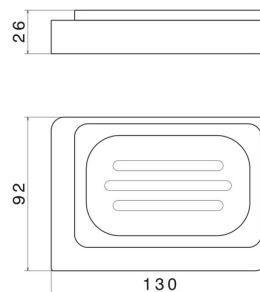

SQUARE ACCESSORIES

62951.M0.070

Freestanding soap dish. Black ceramic - finish Titanium Satin

Titanium Satin

FEATURES

Material

Ceramic

Installation

Freestanding

TECHNICAL DRAWING

SQUARE ACCESSORIES

62951.M0.070

Freestanding soap dish. Black ceramic - finish Titanium Satin

AVAILABLE FINISHES

M0.070

Titanium Satin