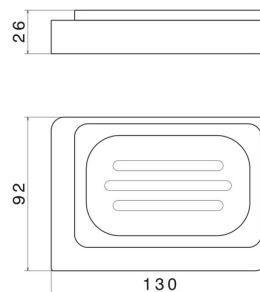

SQUARE ACCESSORIES

62951.M0.071

Freestanding soap dish. Black ceramic - finish Gold Satin

Gold Satin

FEATURES

Material

Ceramic

Installation

Freestanding

TECHNICAL DRAWING

SQUARE ACCESSORIES

62951.M0.071

Freestanding soap dish. Black ceramic - finish Gold Satin

AVAILABLE FINISHES

M0.071

Gold Satin