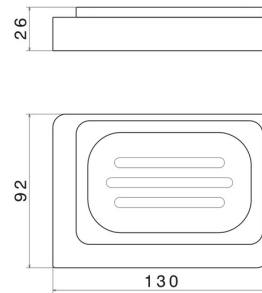

SQUARE ACCESSORIES

62951.M0.075

Freestanding soap dish. Black ceramic - finish Copper Glossy

Copper Glossy

FEATURES

Material

Ceramic

Installation

Freestanding

TECHNICAL DRAWING

SQUARE ACCESSORIES

62951.M0.075

Freestanding soap dish. Black ceramic - finish Copper Glossy

AVAILABLE FINISHES

M0.075

Copper Glossy