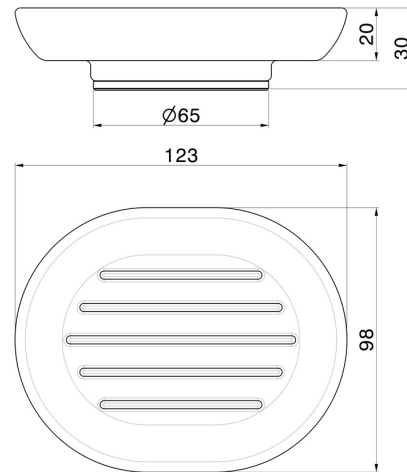

TECHNICAL DRAWING

AR Preview
try it in your home

More Details
on our [website](#)