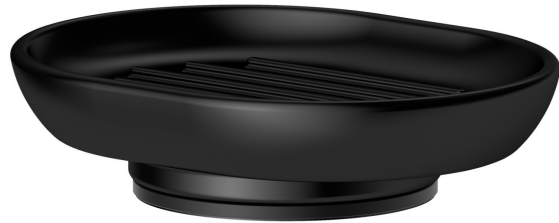

# ROUND ACCESSORIES

67251.00.000

Freestanding soap dish. Black ceramic - finish Neutral

## FEATURES

Material **Ceramic**  
Installation **Freestanding**

## TECHNICAL DRAWING

 **AR Preview**  
try it in your home

**More Details**  
on our [website](#)

**ROUND ACCESSORIES**

**67251.00.000**

Freestanding soap dish. Black ceramic - finish Neutral

**AVAILABLE FINISHES**