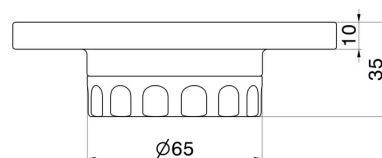

IONIKA SUPREME ACCESSORIES

73651.59.066

Freestanding soap dish. Black marble - finish PVD Brushed steel

FEATURES

Material	Marble
Installation	Freestanding

TECHNICAL DRAWING

IONIKA SUPREME ACCESSORIES

73651.59.066