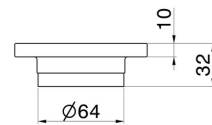

## TECHNICAL DRAWING

---

AR Preview  
try it in your home

More Details  
on our [website](#)

**X-STEEL ACCESSORIES**

**73251X.50.050**

Freestanding soap dish. Black resin - finish Stainless Steel

**AVAILABLE FINISHES**