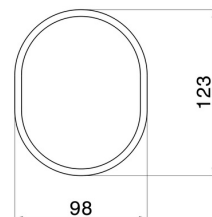

## TECHNICAL DRAWING

---

AR Preview  
try it in your home

More Details  
on our [website](#)

**X-STEEL ACCESSORIES**

**73251X.50.050**

Freestanding soap dish. Black resin - finish Stainless Steel

**AVAILABLE FINISHES**