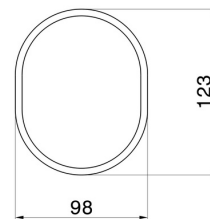

TECHNICAL DRAWING

AR Preview
try it in your home

More Details
on our [website](#)