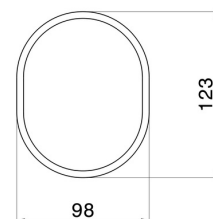

X-STEEL ACCESSORIES

73251X.59.097

Freestanding soap dish. Black resin - finish PVD Brushed Gold

PVD Brushed Gold

FEATURES

Material
Installation

Resin
Freestanding

TECHNICAL DRAWING