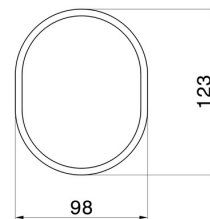

X-STEEL ACCESSORIES

73251X.59.098

Freestanding soap dish. Black resin - finish PVD Brushed Pale Gold

PVD Brushed Pale Gold

FEATURES

Material	Resin
Installation	Freestanding

TECHNICAL DRAWING

AR Preview
try it in your home