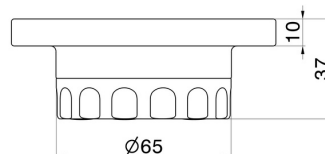

Freestanding

TECHNICAL DRAWING

IONIKA ACCESSORIES

73551.21.018

Freestanding soap dish. Black resin - finish Chrome

AVAILABLE FINISHES

21.018

Chrome