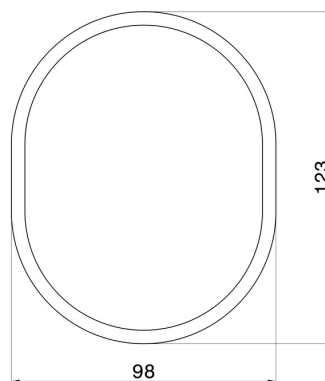

TECHNICAL DRAWING