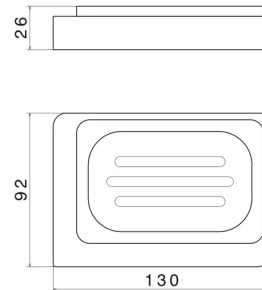

SQUARE ACCESSORIES

62950.01.014

Freestanding soap dish. White ceramic - finish Matt White

Matt White

FEATURES

Material
Installation

Ceramic
Freestanding

TECHNICAL DRAWING

SQUARE ACCESSORIES

62950.01.014

Freestanding soap dish. White ceramic - finish Matt White

AVAILABLE FINISHES

01.014

Matt White

01.093

finish Matt Black