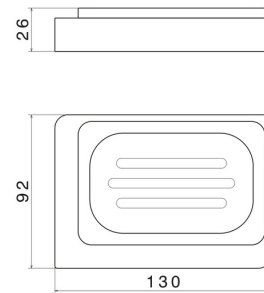

SQUARE ACCESSORIES

62950.59.064

Freestanding soap dish. White ceramic - finish PVD Brushed Gun Metal

PVD Brushed Gun Metal

FEATURES

Material

Ceramic

Installation

Freestanding

TECHNICAL DRAWING

SQUARE ACCESSORIES

62950.59.064

Freestanding soap dish. White ceramic - finish PVD Brushed Gun Metal

AVAILABLE FINISHES

59.064

PVD Brushed Gun Metal