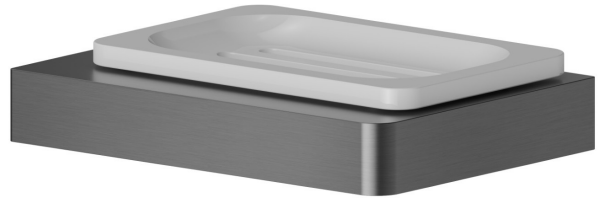

SQUARE ACCESSORIES

62950.59.064

Freestanding soap dish. White ceramic - finish PVD Brushed Gun Metal

PVD Brushed Gun Metal

FEATURES

Material

Ceramic

Installation

Freestanding

TECHNICAL DRAWING

SQUARE ACCESSORIES

62950.59.064

Freestanding soap dish. White ceramic - finish PVD Brushed Gun Metal

AVAILABLE FINISHES

59.064

PVD Brushed Gun Metal