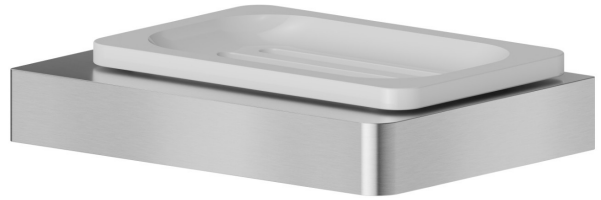

# SQUARE ACCESSORIES

**62950.59.066**

Freestanding soap dish. White ceramic - finish PVD Brushed steel

PVD Brushed steel

## FEATURES

---

Material

**Ceramic**

Installation

**Freestanding**

## SQUARE ACCESSORIES

**62950.59.066**

Freestanding soap dish. White ceramic - finish PVD Brushed steel