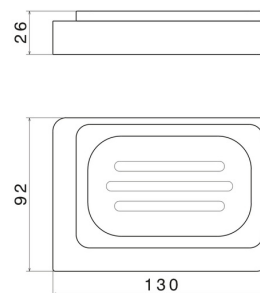

SQUARE ACCESSORIES

62950.59.097

Freestanding soap dish. White ceramic - finish PVD Brushed Gold

PVD Brushed Gold

FEATURES

Material
Installation

Ceramic
Freestanding

TECHNICAL DRAWING

SQUARE ACCESSORIES

62950.59.097

Freestanding soap dish. White ceramic - finish PVD Brushed Gold

AVAILABLE FINISHES

59.097

PVD Brushed Gold

01.014

finish Matt White