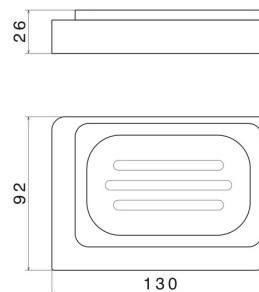

SQUARE ACCESSORIES

62950.M0.070

Freestanding soap dish. White ceramic - finish Titanium Satin

Titanium Satin

FEATURES

Material

Ceramic

Installation

Freestanding

TECHNICAL DRAWING

SQUARE ACCESSORIES

62950.M0.070

Freestanding soap dish. White ceramic - finish Titanium Satin

AVAILABLE FINISHES

M0.070

Titanium Satin