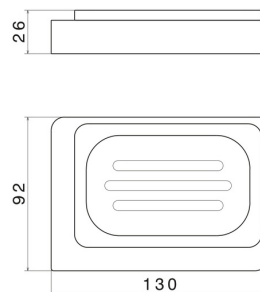

SQUARE ACCESSORIES

62950.M0.072

Freestanding soap dish. White ceramic - finish Copper Satin

Copper Satin

FEATURES

Material
Installation

Ceramic
Freestanding

TECHNICAL DRAWING

SQUARE ACCESSORIES

62950.M0.072

Freestanding soap dish. White ceramic - finish Copper Satin

AVAILABLE FINISHES

M0.072

Copper Satin

01.014

finish Matt White