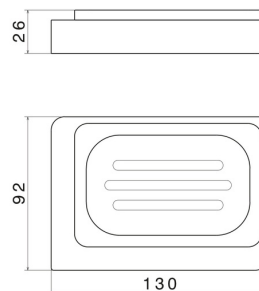

SQUARE ACCESSORIES

62950.M0.075

Freestanding soap dish. White ceramic - finish Copper Glossy

FEATURES

Material	Ceramic
Installation	Freestanding

TECHNICAL DRAWING

SQUARE ACCESSORIES

62950.M0.075