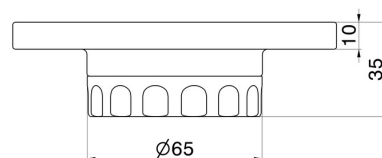

IONIKA ALLURE ACCESORIES

73750.59.066

Freestanding soap dish. White marble - finish PVD Brushed steel

PVD Brushed steel

FEATURES

Material
Installation

Marble
Freestanding

TECHNICAL DRAWING