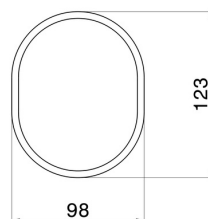

X-STEEL ACCESSORIES

73250X.50.050

Freestanding soap dish. White resin - finish Stainless Steel

Stainless Steel

FEATURES

Material
Installation

Resin
Freestanding

TECHNICAL DRAWING