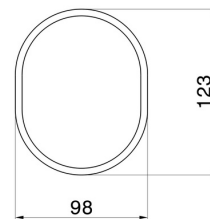

## TECHNICAL DRAWING

---

**X-STEEL ACCESSORIES**

**73250X.59.067**

Freestanding soap dish. White resin - finish PVD Brushed Copper Bronze

**AVAILABLE FINISHES**

---

**59.067**