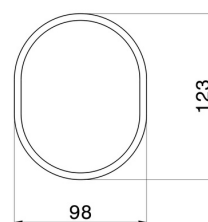

## TECHNICAL DRAWING

---

**X-STEEL ACCESSORIES**

**73250X.59.097**

Freestanding soap dish. White resin - finish PVD Brushed Gold

**AVAILABLE FINISHES**

---

**59.097**