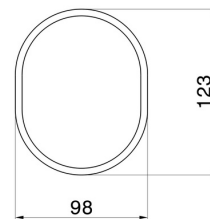

X-STEEL ACCESSORIES

73250X.59.098

Freestanding soap dish. White resin - finish PVD Brushed Pale Gold

PVD Brushed Pale Gold

FEATURES

Material

Resin

Installation

Freestanding

TECHNICAL DRAWING

X-STEEL ACCESSORIES

73250X.59.098

Freestanding soap dish. White resin - finish PVD Brushed Pale Gold

AVAILABLE FINISHES

59.098

PVD Brushed Pale Gold