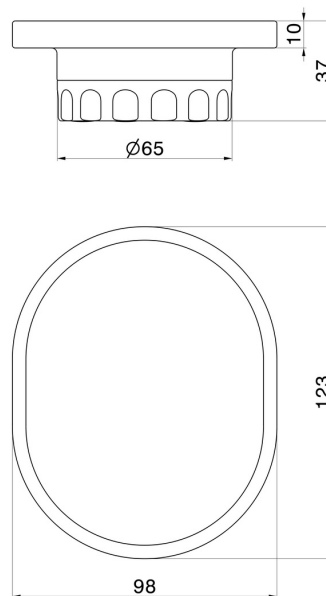

IONIKA ACCESSORIES

73550.21.018

Freestanding soap dish. White resin - finish Chrome

FEATURES

Material

Resin

Installation

Freestanding

TECHNICAL DRAWING

IONIKA ACCESSORIES

73550.21.018

Freestanding soap dish. White resin - finish Chrome

AVAILABLE FINISHES

21.018

Chrome

01.014