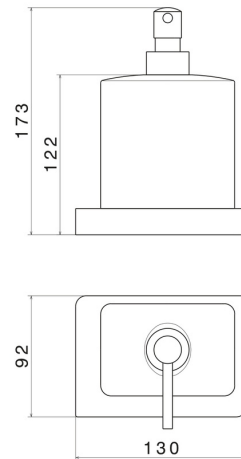

SQUARE ACCESSORIES

62961.01.014

Freestanding soap dispenser. Black ceramic - finish Matt White

FEATURES

Material	Ceramic
Installation	Freestanding

TECHNICAL DRAWING

SQUARE ACCESSORIES

62961.01.014