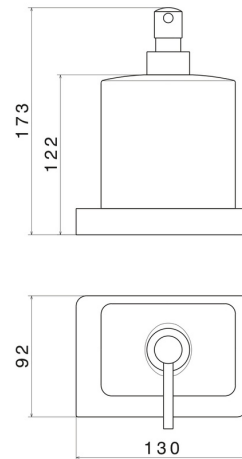

SQUARE ACCESSORIES

62961.01.093

Freestanding soap dispenser. Black ceramic - finish Matt Black

FEATURES

Material	Ceramic
Installation	Freestanding

TECHNICAL DRAWING

SQUARE ACCESSORIES

62961.01.093