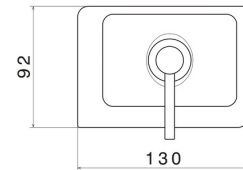

SQUARE ACCESSORIES

62961.58.061

Freestanding soap dispenser. Black ceramic - finish PVD
Copper Bronze

PVD Copper Bronze

FEATURES

Material

Ceramic

Installation

Freestanding

TECHNICAL DRAWING

SQUARE ACCESSORIES

62961.58.061

Freestanding soap dispenser. Black ceramic - finish PVD Copper Bronze

AVAILABLE FINISHES

58.061

PVD Copper Bronze