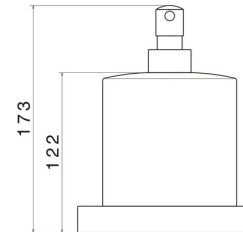

SQUARE ACCESSORIES

62961.58.061

Freestanding soap dispenser. Black ceramic - finish PVD
Copper Bronze

PVD Copper Bronze

FEATURES

Material

Ceramic

Installation

Freestanding

TECHNICAL DRAWING

SQUARE ACCESSORIES

62961.58.061

Freestanding soap dispenser. Black ceramic - finish PVD Copper Bronze

AVAILABLE FINISHES

58.061

PVD Copper Bronze