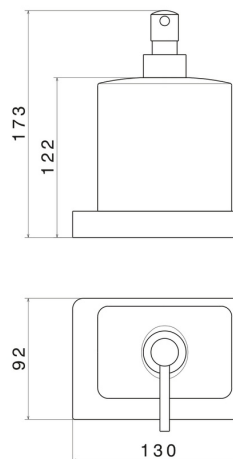

SQUARE ACCESSORIES

62961.58.063

Freestanding soap dispenser. Black ceramic - finish PVD Gun Metal

PVD Gun Metal

FEATURES

Material
Installation

Ceramic
Freestanding

TECHNICAL DRAWING

SQUARE ACCESSORIES

62961.58.063

Freestanding soap dispenser. Black ceramic - finish PVD Gun Metal

AVAILABLE FINISHES

58.063

PVD Gun Metal

01.014

finish Matt White