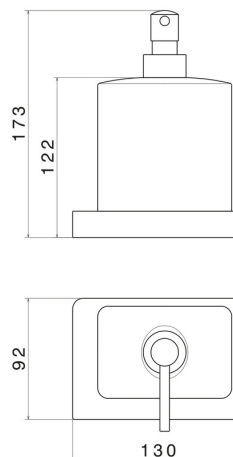

## SQUARE ACCESSORIES

62961.59.066

Freestanding soap dispenser. Black ceramic - finish PVD  
Brushed steel

PVD Brushed steel

### TECHNICAL DRAWING

---