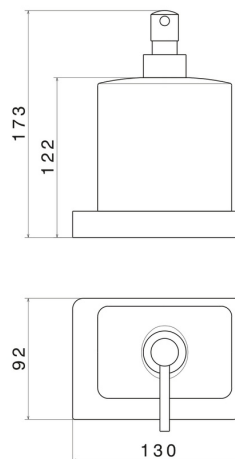

SQUARE ACCESSORIES

62961.59.097

Freestanding soap dispenser. Black ceramic - finish PVD
Brushed Gold

PVD Brushed Gold

FEATURES

Material	Ceramic
Installation	Freestanding

TECHNICAL DRAWING

SQUARE ACCESSORIES

62961.59.097

Freestanding soap dispenser. Black ceramic - finish PVD Brushed Gold

AVAILABLE FINISHES

59.097

PVD Brushed Gold

01.014

finish Matt White

01.093