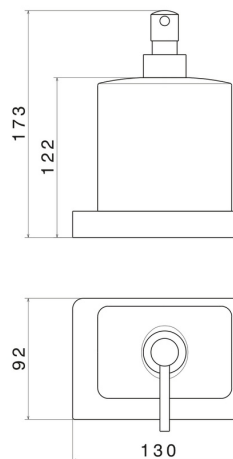

SQUARE ACCESSORIES

62961.61.020

Freestanding soap dispenser. Black ceramic - finish PVD Glossy Gold

PVD Glossy Gold

FEATURES

Material	Ceramic
Installation	Freestanding

TECHNICAL DRAWING

SQUARE ACCESSORIES

62961.61.020

Freestanding soap dispenser. Black ceramic - finish PVD Glossy Gold

AVAILABLE FINISHES

61.020

PVD Glossy Gold

01.014

finish Matt White

01.093