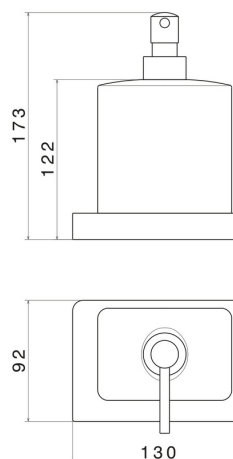

SQUARE ACCESSORIES

62961.M0.070

Freestanding soap dispenser. Black ceramic - finish Titanium Satin

Titanium Satin

FEATURES

Material
Installation

Ceramic
Freestanding

TECHNICAL DRAWING

SQUARE ACCESSORIES

62961.M0.070

Freestanding soap dispenser. Black ceramic - finish Titanium Satin

AVAILABLE FINISHES

M0.070

Titanium Satin

01.014

finish Matt White