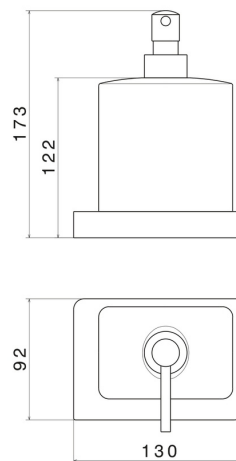

## 62961.M0.071

Freestanding soap dispenser. Black ceramic - finish Gold Satin

### TECHNICAL DRAWING

---