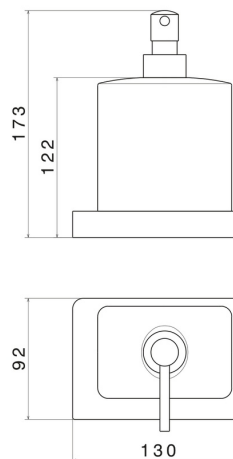

SQUARE ACCESSORIES

62961.M0.075

Freestanding soap dispenser. Black ceramic - finish Copper Glossy

FEATURES

Material	Ceramic
Installation	Freestanding

TECHNICAL DRAWING

SQUARE ACCESSORIES

62961.M0.075