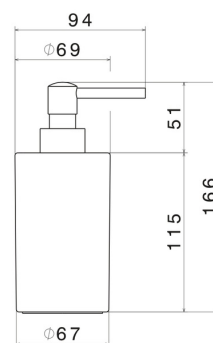

ROUND ACCESSORIES

67261.01.014

Freestanding soap dispenser. Black ceramic - finish Matt White

FEATURES

Material	Ceramic
Installation	Freestanding

TECHNICAL DRAWING

ROUND ACCESSORIES

67261.01.014