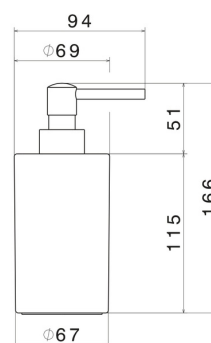

ROUND ACCESSORIES

67261.01.093

Freestanding soap dispenser. Black ceramic - finish Matt Black

FEATURES

Material	Ceramic
Installation	Freestanding

TECHNICAL DRAWING

ROUND ACCESSORIES

67261.01.093