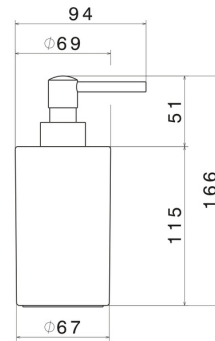

ROUND ACCESSORIES

67261.21.018

Freestanding soap dispenser. Black ceramic - finish Chrome

FEATURES

Material	Ceramic
Installation	Freestanding

TECHNICAL DRAWING

AR Preview
try it in your home

More Details
on our [website](#)