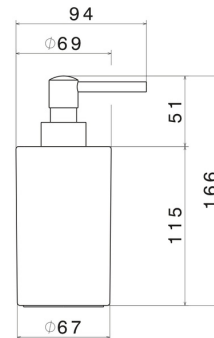

ROUND ACCESSORIES

67261.58.061

Freestanding soap dispenser. Black ceramic - finish PVD
Copper Bronze

PVD Copper Bronze

FEATURES

Material	Ceramic
Installation	Freestanding

TECHNICAL DRAWING

ROUND ACCESSORIES