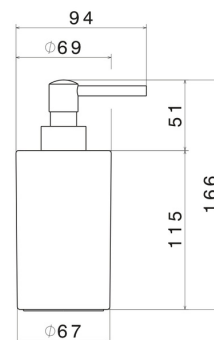

ROUND ACCESSORIES

67261.59.064

Freestanding soap dispenser. Black ceramic - finish PVD
Brushed Gun Metal

PVD Brushed Gun Metal

FEATURES

Material
Installation

Ceramic
Freestanding

TECHNICAL DRAWING