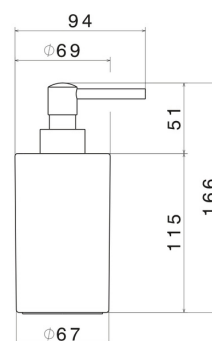

ROUND ACCESSORIES

67261.59.067

Freestanding soap dispenser. Black ceramic - finish PVD
Brushed Copper Bronze

PVD Brushed Copper Bronze

FEATURES

Material	Ceramic
Installation	Freestanding

TECHNICAL DRAWING

ROUND ACCESSORIES