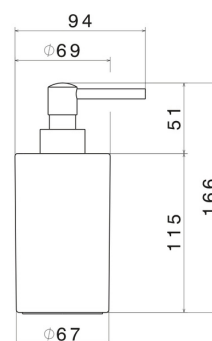

ROUND ACCESSORIES

67261.59.097

Freestanding soap dispenser. Black ceramic - finish PVD
Brushed Gold

PVD Brushed Gold

FEATURES

Material
Installation

Ceramic
Freestanding

TECHNICAL DRAWING