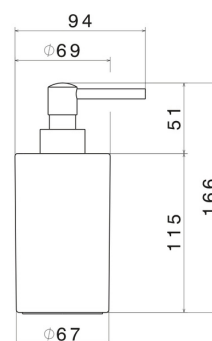

ROUND ACCESSORIES

67261.59.098

Freestanding soap dispenser. Black ceramic - finish PVD
Brushed Pale Gold

PVD Brushed Pale Gold

FEATURES

Material
Installation

Ceramic
Freestanding

TECHNICAL DRAWING